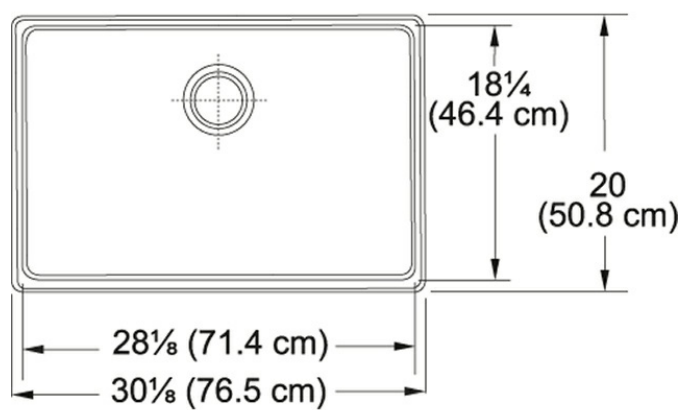

Product Picture

Product Dimensions

Length overall	30 1/8"
Width overall	20"
Length of large bowl	28 1/8"
Width of large bowl	18 1/4"
Depth of large bowl	9 3/16"
Minimum Cabinet Size	33"

Technical Drawing